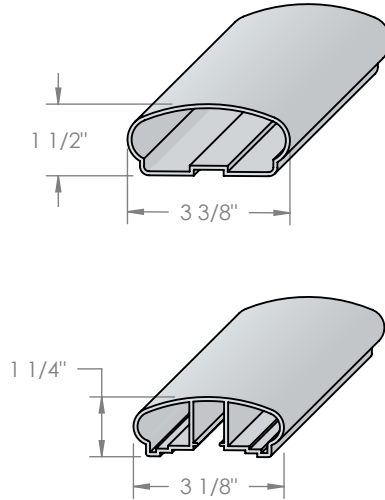

SUN-RAY

BREAD BOX

ROUND TOP

ALPINE

GENERIC

COCKTAIL

ARCHITECTURAL