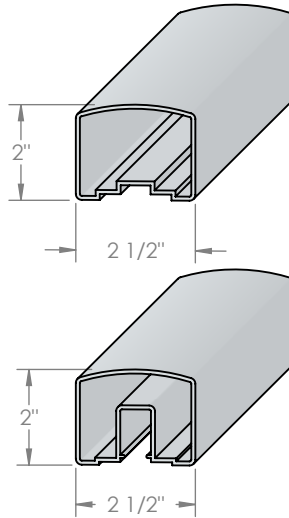

SUN-RAY

BREAD BOX

ROUND TOP

ALPINE

GENERIC

COCKTAIL

ARCHITECTURAL