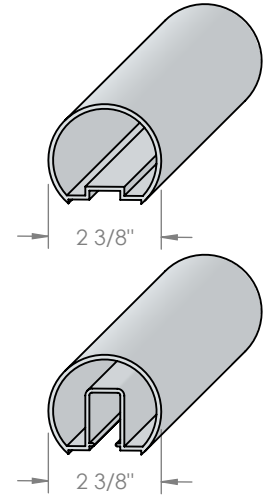

SUN-RAY

BREAD BOX

ROUND TOP

ALPINE

GENERIC

COCKTAIL

ARCHITECTURAL