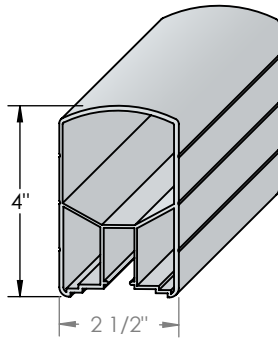

SUN-RAY

BREAD BOX

ROUND TOP

ALPINE

GENERIC

COCKTAIL

ARCHITECTURAL