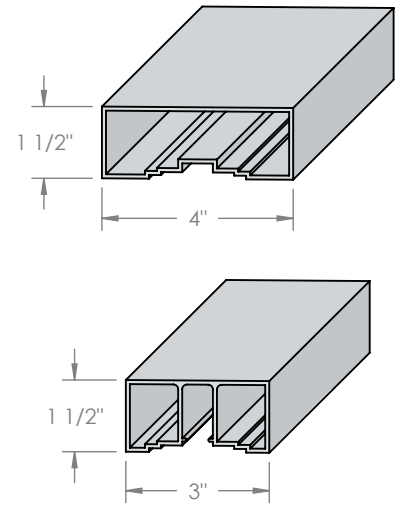

SUN-RAY

BREAD BOX

ROUND TOP

ALPINE

GENERIC

COCKTAIL

ARCHITECTURAL