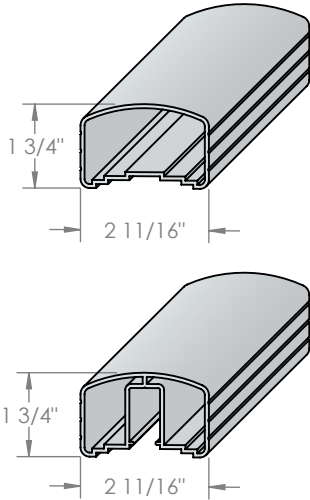

SUN-RAY

BREAD BOX

ROUND TOP

ALPINE

GENERIC

COCKTAIL

ARCHITECTURAL