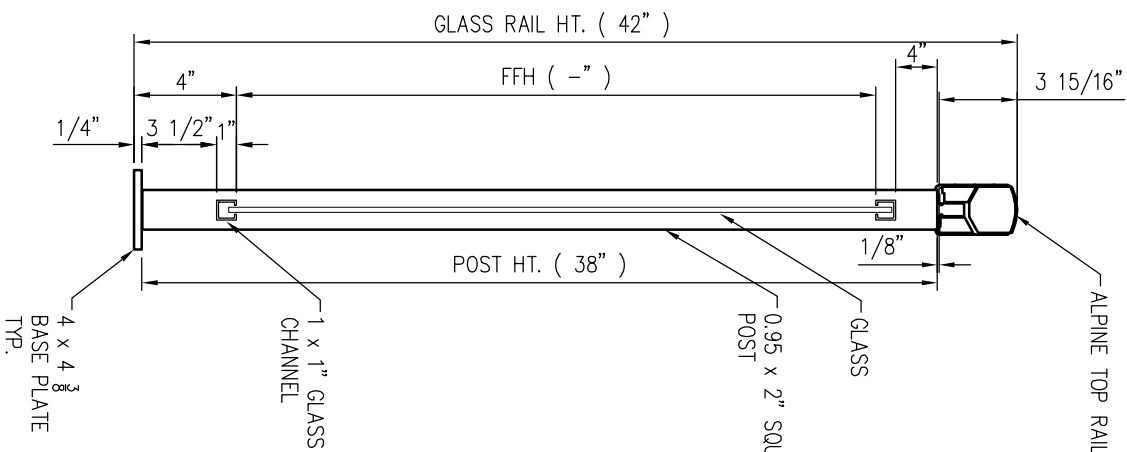

WELDED RAIL PROFILE SAMPLE

**precisionaluminum**

Ph. 250-832-1161 5121 46 Ave. SE  
 Fax. 250-832-1136 Scitmon Arm, BC V1E 1X2

THE INFORMATION CONTAINED IN THIS DRAWING IS THE SOLE PROPERTY OF PRECISION ALUMINUM. ANY REPRODUCTION IN PART OR AS A WHOLE WITHOUT THE WRITTEN PERMISSION OF PRECISION ALUMINUM IS PROHIBITED.

SHOP DRAWINGS: INTELLECTUAL & PHYSICAL PROPERTY OF PRECISION ALUMINUM MANUFACTURING