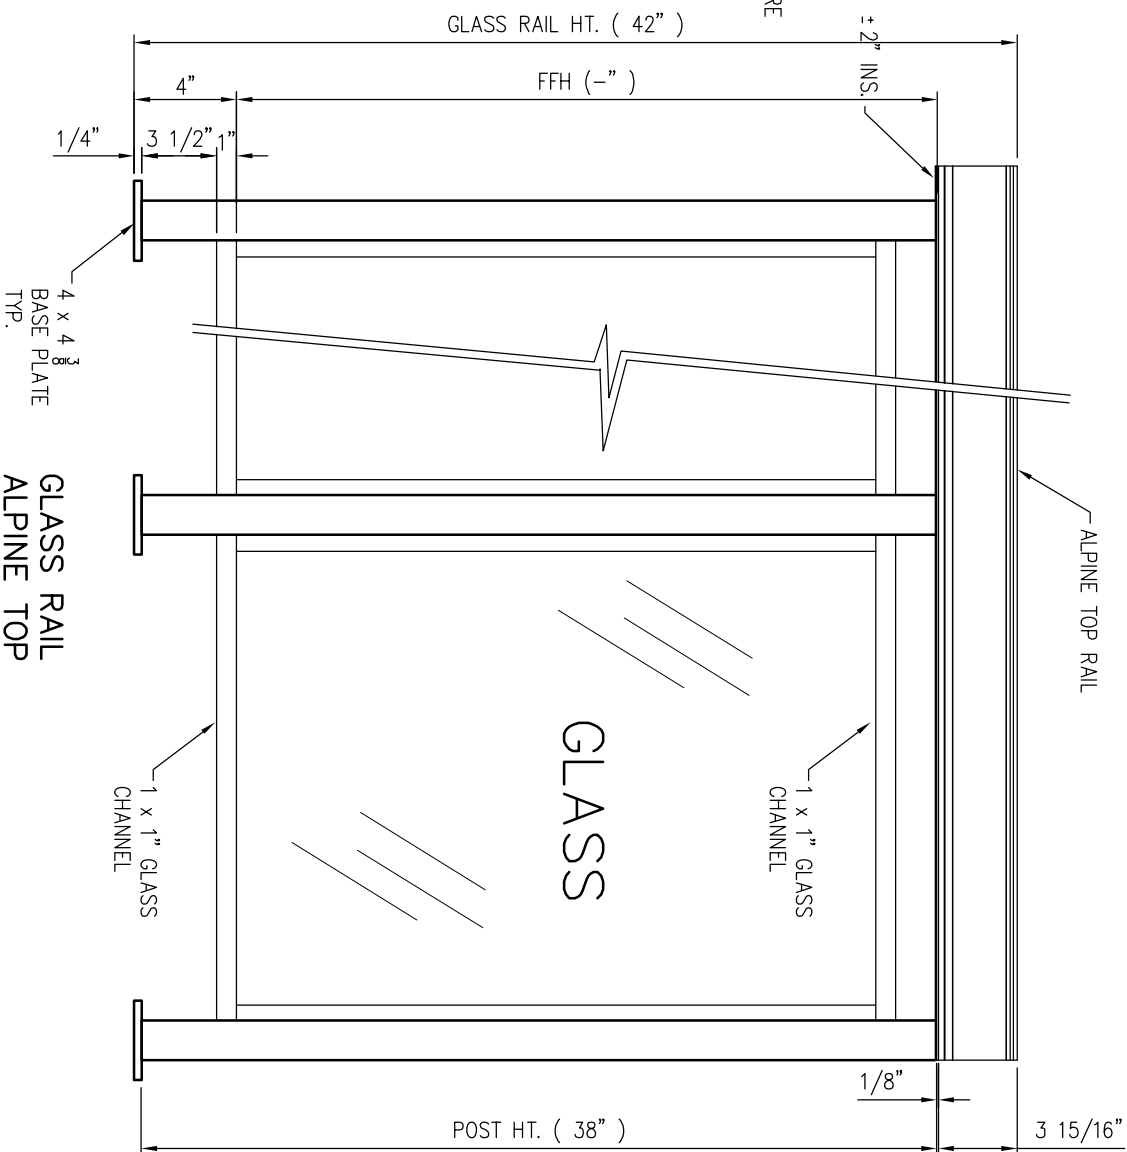

WELDED RAIL PROFILE SAMPLE

**precisionaluminum**

Ph. 250-832-1161 5121 46 Ave. SE  
 Fax. 250-832-1136 Scitmon Arm, BC V1E 1X2

THE INFORMATION CONTAINED IN THIS DRAWING IS THE SOLE PROPERTY OF PRECISION ALUMINUM. ANY REPRODUCTION IN PART OR AS A WHOLE WITHOUT THE WRITTEN PERMISSION OF PRECISION ALUMINUM IS PROHIBITED.

SHOP DRAWINGS: INTELLECTUAL & PHYSICAL PROPERTY OF PRECISION ALUMINUM MANUFACTURING