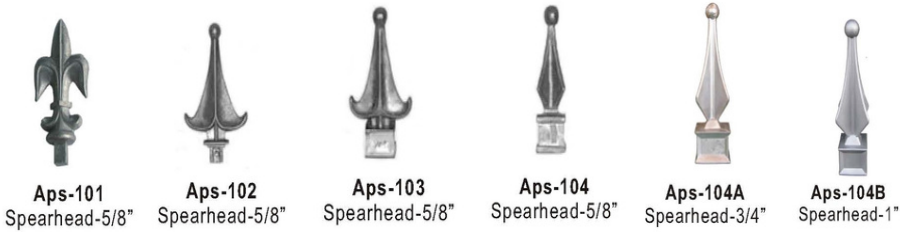

precisionaluminum

5120 46th Avenue SE, Salmon Arm, BC V1E 1X2
 Ph (250) 832-1161 Fax (250) 832-1136

Fenials

Collars

Post Caps

Pyramid caps