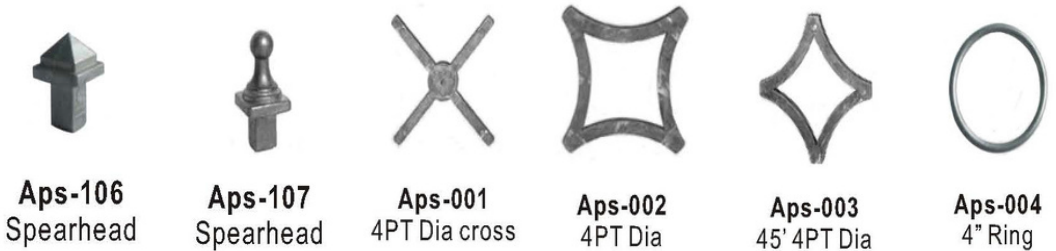

precisionaluminum

5120 46th Avenue SE, Salmon Arm, BC V1E 1X2
 Ph (250) 832-1161 Fax (250) 832-1136

Fenials

Collars

Post Caps

Pyramid caps